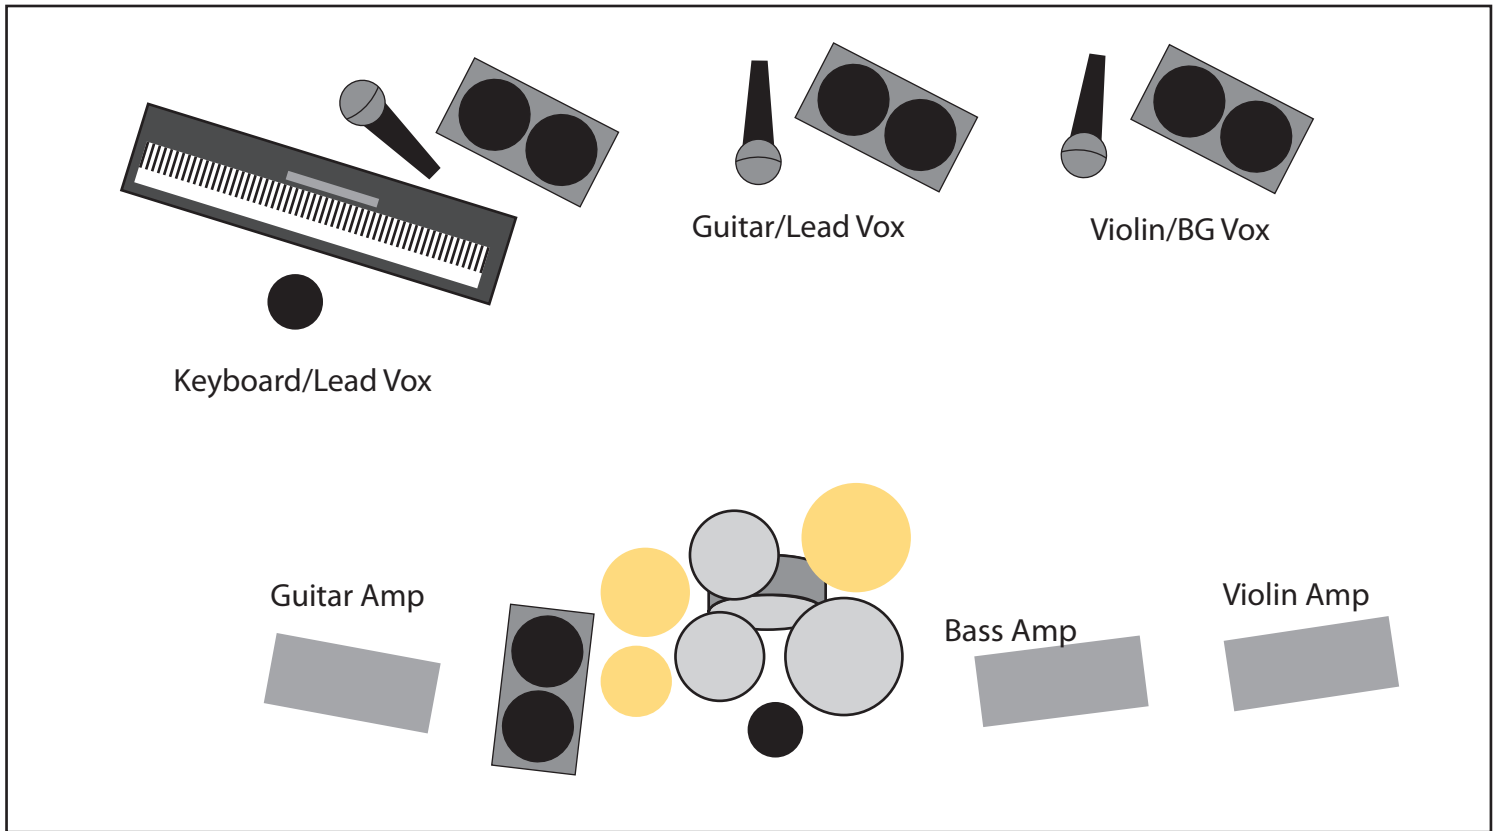

CABIN Input List/ Stage Plot

CABIN Input List:

3 Vocal Mics up front

Keyboard- needs DI (1/4 in)

Drums: Kick, Snare, 1 Rack Tom, Floor Tom, Hi-Hat, 2 Cymbals

Acoustic Guitar- needs DI (1/4in)

Need power up front (Keys/Pedals/Etc)