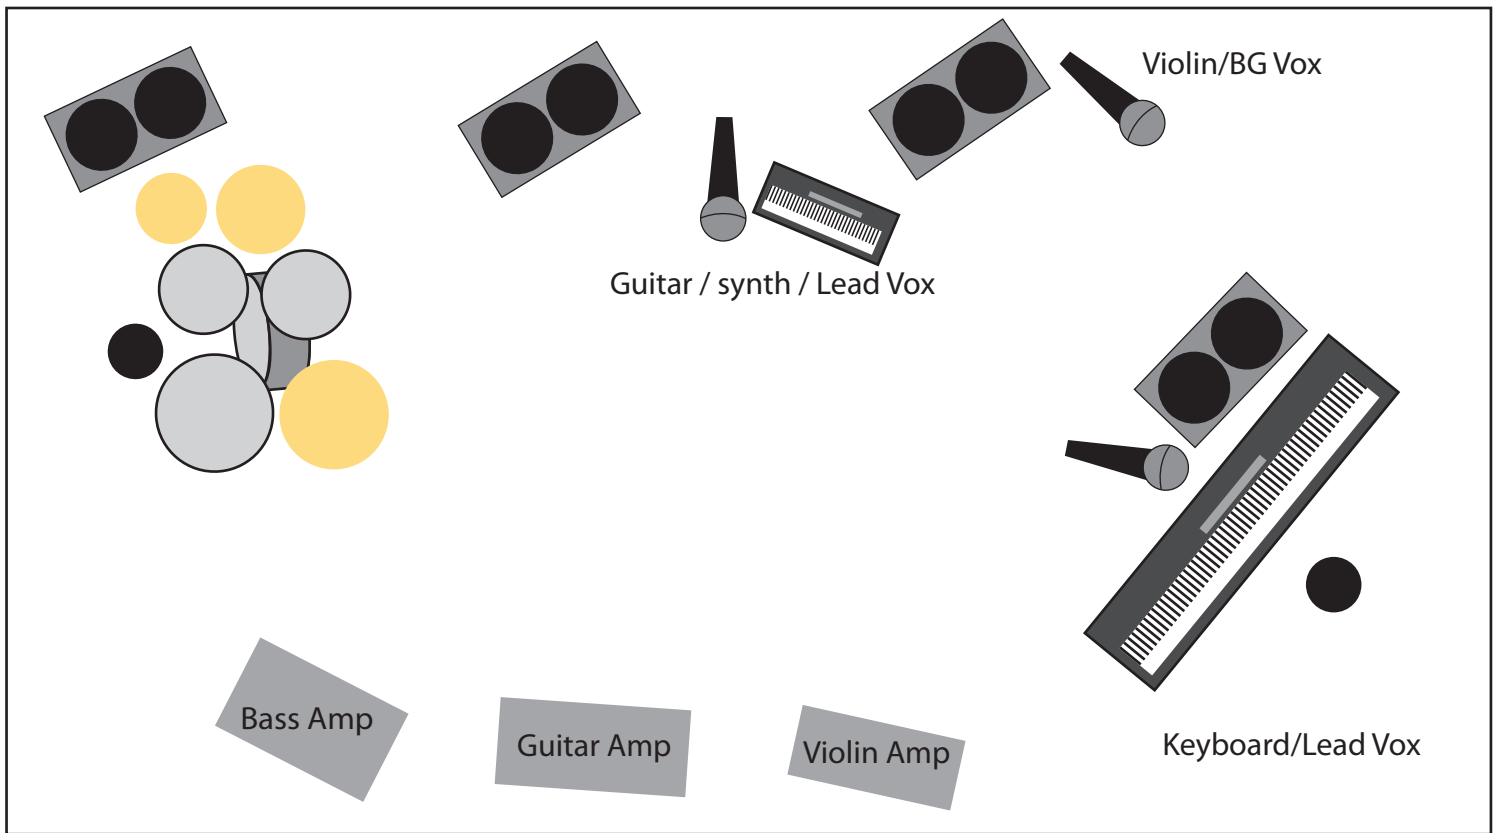

CABIN Input List/ Stage Plot

CABIN Input List:

3 Vocal Mics up front

Keyboard- needs DI (1/4 in)

Synth- needs DI (1/4 in)

Bass- xlr output from amp

Drums: Kick, Snare, 1 Rack Tom, Floor Tom, Hi-Hat, 2 Cymbals

Need power up front (Keys/Pedals/Etc)